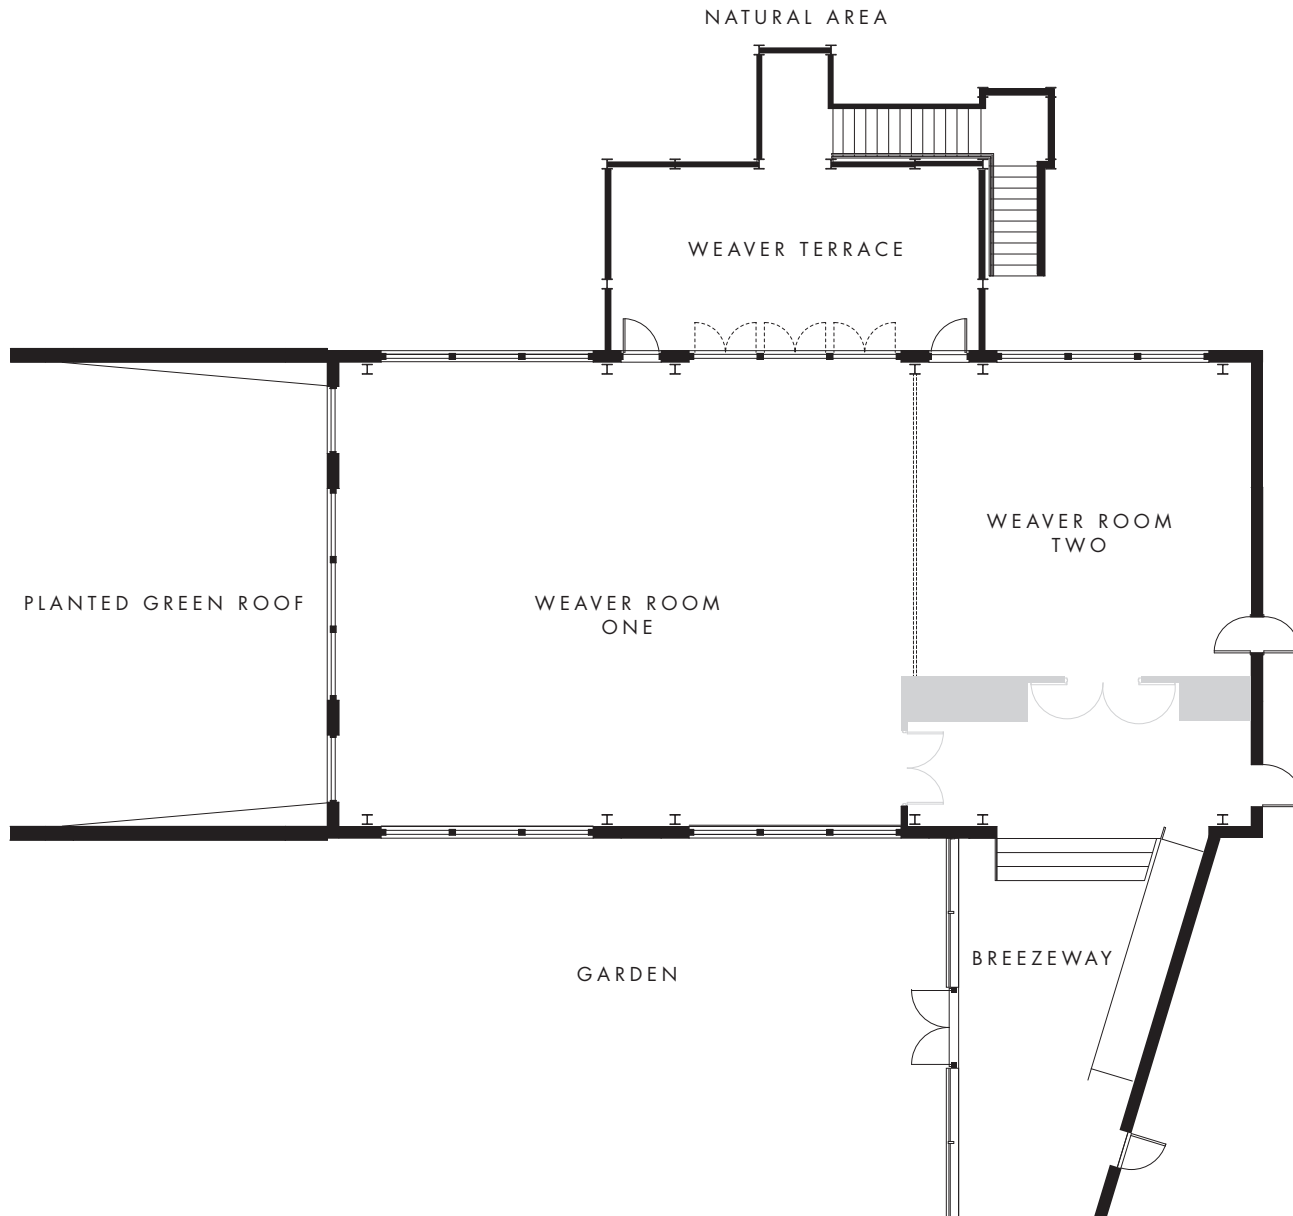

SM

PROXIMITYSM HOTEL

WEAVER ROOM

WEAVER ROOM ONE

AREA 1650 square feet
 CAPACITY 130 people (RECEPTION)
 70 people (CLASSROOM)
 110 people (DINING)

WEAVER ROOM TWO

AREA 950 square feet
 CAPACITY 70 people (RECEPTION)
 20 people (CLASSROOM)
 40 people (DINING)

WEAVER ROOM ONE + TWO

AREA 2600 square feet
 CAPACITY 200 people (RECEPTION)
 80 people (CLASSROOM)
 150 people (DINING)

WEAVER TERRACE

AREA 450 square feet
 CAPACITY 25 people (RECEPTION)

WEAVER ROOM ONE + TWO + TERRACE

AREA 3000 square feet
 CAPACITY 250 people (RECEPTION)

WEAVER BREEZEWAY

AREA 200 square feet
 CAPACITY RECEPTION OVERFLOW

AMENITIES Smoke-Free Environment
 Operable Windows
 Built-in HiFi AV
 Garden Vistas
 Wireless Connected