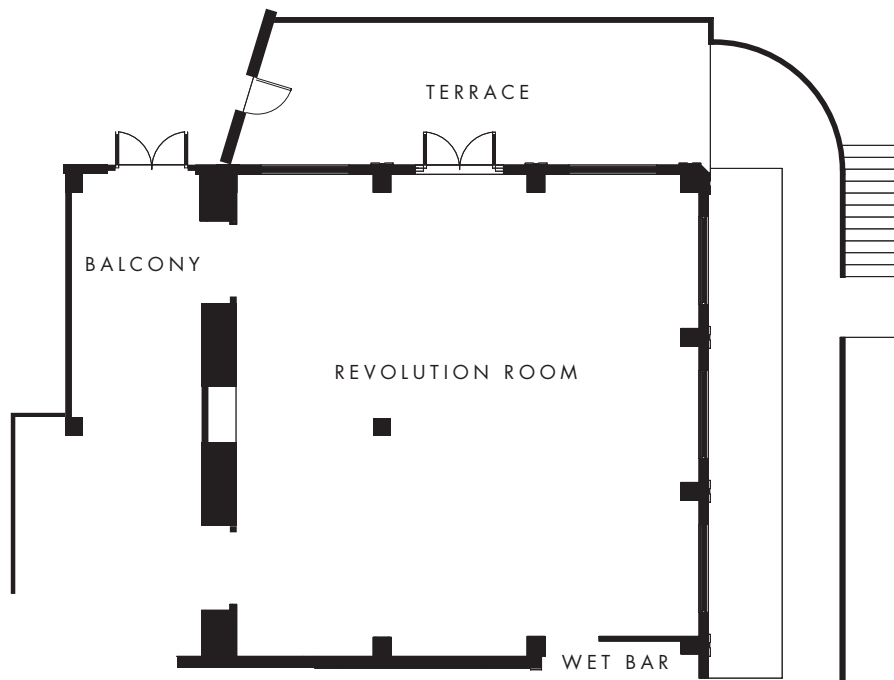

## REVOLUTION ROOM

### REVOLUTION ROOM

AREA 1550 square feet  
 CAPACITY 150 people (RECEPTION)  
 60 people (CLASSROOM)  
 100 people (DINING)  
 40 people (U-SHAPE)